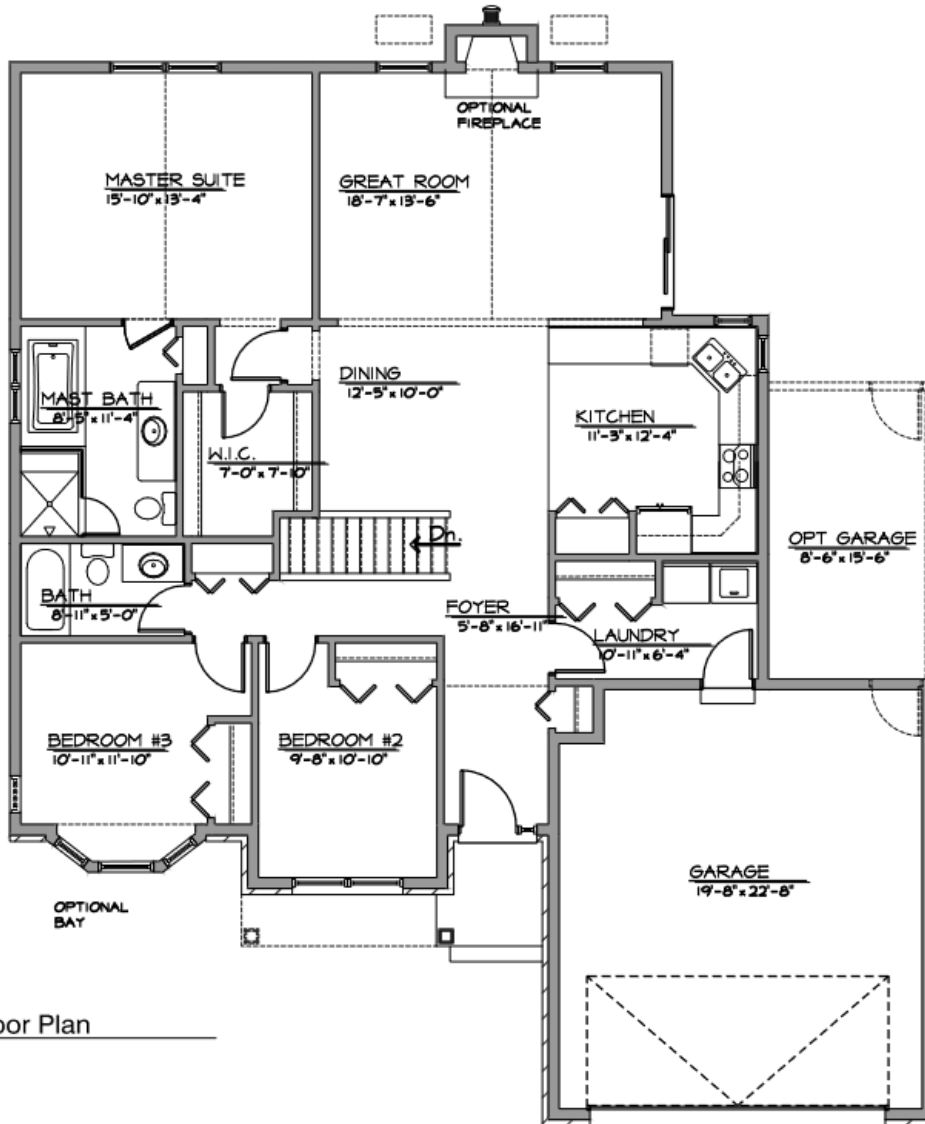

The Doral  
1,614 Square Feet

First Floor Plan  
File No. 05355